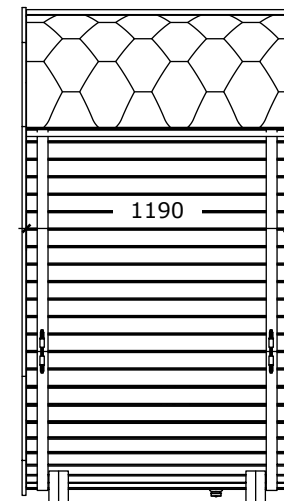

## ULA micro

1250x1350xh2300

### Sauna Cabin

- Capacity: 1-2 Person
- Coverage Area: 1,65m<sup>2</sup>
- Steam Room Volume: 3.75m<sup>3</sup>
- Outer Dimensions (W × D × H): 1.350m × 1.210m × 2.300m
- Inner Dimensions (W × D × H): 1.250m × 1.000m × 2.100m
- Weight: 470 kg
- Pallet Size (Flat Pack): 1.10m × 2.40m × 1.20m
- Construction Material: Premium Nordic Timber (The thickness of the wooden boards used for the walls is 44 mm.)
- Door Type: Full-Height Tempered Glass 8mm
- Exterior Finish: Horizontal Slatted Timber
- Optionary: full glass front wall.
- Recommended heating output: 3.5 – 4.5 kW. Three-phase power supply required. ( Plug & play compatible with heaters up to 4 kW. )
- Foundation Required: Solid, level base (min 1.0m × 1.0m)
- Origin: Handcrafted in Lithuania