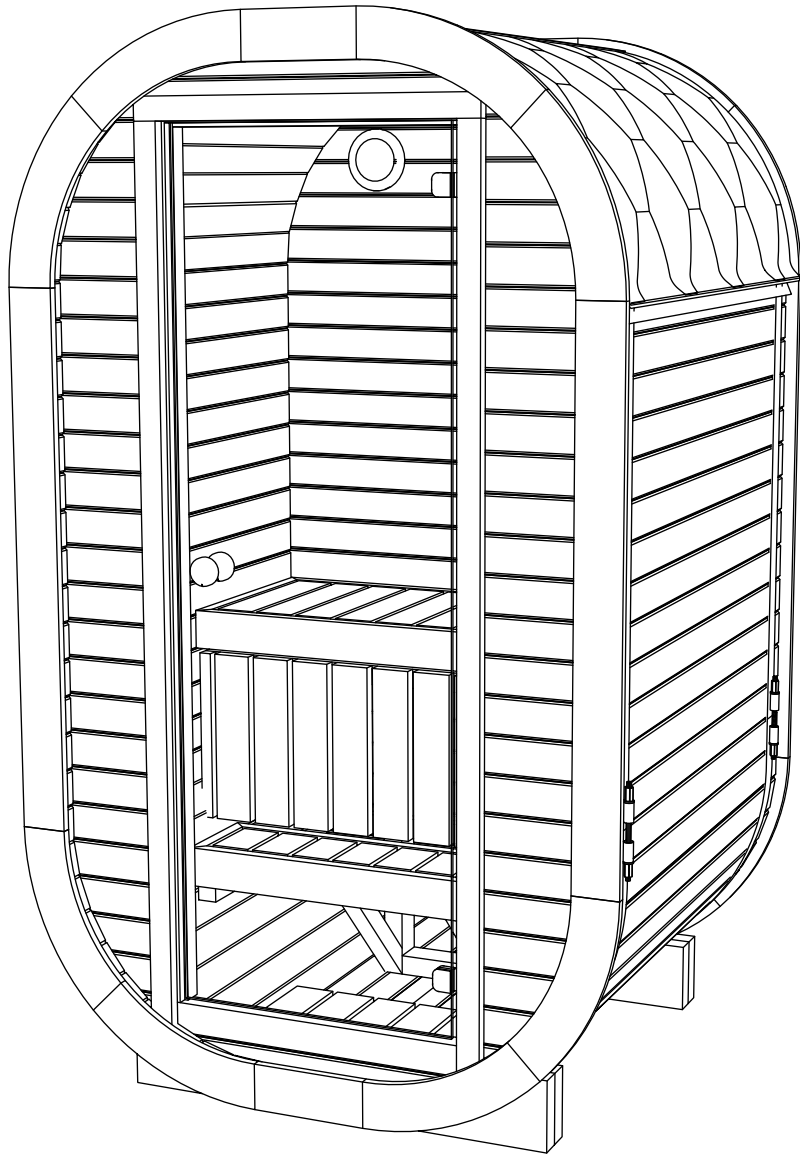

# CELSIUM<sup>o</sup>

The Ritual Your Day Deserves

## ULA micro

1250x1350xh2300

### Sauna Cabin

- Capacity: 1-2 Person
- Coverage Area: 1,65m<sup>2</sup>
- Steam Room Volume: 3.75m<sup>3</sup>
- Outer Dimensions (W × D × H): 1.350m × 1.210m × 2.300m
- Inner Dimensions (W × D × H): 1.250m × 1.000m × 2.100m
- Weight: 470 kg
- Pallet Size (Flat Pack): 1.10m × 2.40m × 1.20m
- Construction Material: Premium Nordic Timber (The thickness of the wooden boards used for the walls is 44 mm.)
- Door Type: Full-Height Tempered Glass 8mm
- Exterior Finish: Horizontal Slatted Timber
- Optionary: full glass front wall.
- Recommended heating output: 3.5 – 4.5 kW. Three-phase power supply required. ( Plug & play compatible with heaters up to 4 kW. )
- Foundation Required: Solid, level base (min 1.0m × 1.0m)
- Origin: Handcrafted in Lithuania