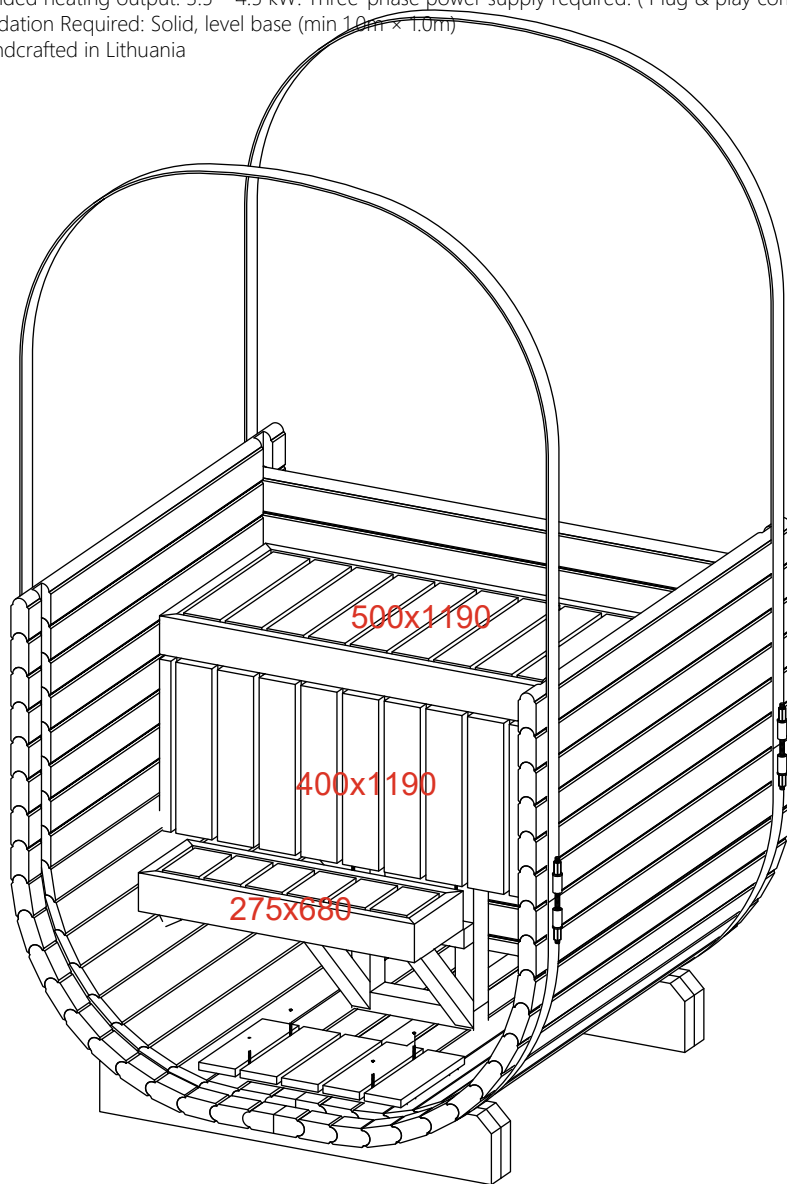

## ULA micro

1250x1350xh2300

### Sauna Cabin

- Capacity: 1-2 Person
- Coverage Area: 1,65m<sup>2</sup>
- Steam Room Volume: 3.75m<sup>3</sup>
- Outer Dimensions (W × D × H): 1.350m × 1.210m × 2.300m
- Inner Dimensions (W × D × H): 1.250m × 1.000m × 2.100m
- Weight: 470 kg
- Pallet Size (Flat Pack): 1.10m × 2.40m × 1.20m
- Construction Material: Premium Nordic Timber (The thickness of the wooden boards used for the walls is 44 mm.)
- Door Type: Full-Height Tempered Glass 8mm
- Exterior Finish: Horizontal Slatted Timber
- Optionary: full glass front wall.
- Recommended heating output: 3.5 – 4.5 kW. Three-phase power supply required. ( Plug & play compatible with heaters up to 4 kW. )
- Foundation Required: Solid, level base (min 1.0m × 1.0m)
- Origin: Handcrafted in Lithuania