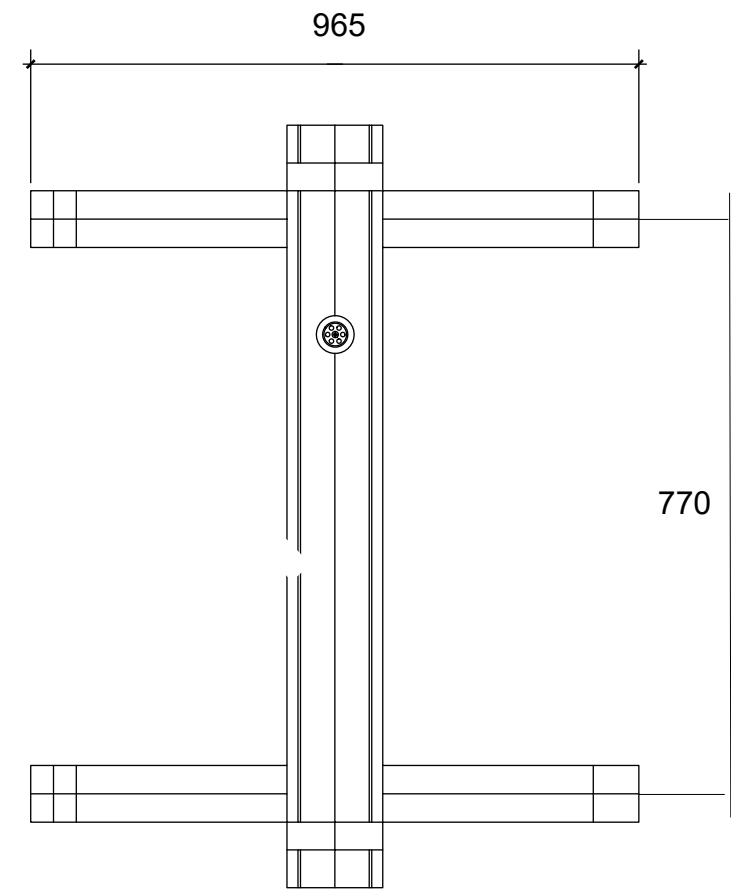

## ULA micro

1250x1350xh2300

### Sauna Cabin

- Capacity: 1-2 Person
- Coverage Area: 1,65m<sup>2</sup>
- Steam Room Volume: 3.75m<sup>3</sup>
- Outer Dimensions (W × D × H): 1.350m × 1.210m × 2.300m
- Inner Dimensions (W × D × H): 1.250m × 1.000m × 2.100m
- Weight: 470 kg
- Pallet Size (Flat Pack): 1.10m × 2.40m × 1.20m
- Construction Material: Premium Nordic Timber (The thickness of the wooden boards used for the walls is 44 mm.)
- Door Type: Full-Height Tempered Glass 8mm
- Exterior Finish: Horizontal Slatted Timber
- Optionary: full glass front wall.
- Recommended heating output: 3.5 – 4.5 kW. Three-phase power supply required. ( Plug & play compatible with heaters up to 4 kW. )
- Foundation Required: Solid, level base (min 1.0m × 1.0m)
- Origin: Handcrafted in Lithuania