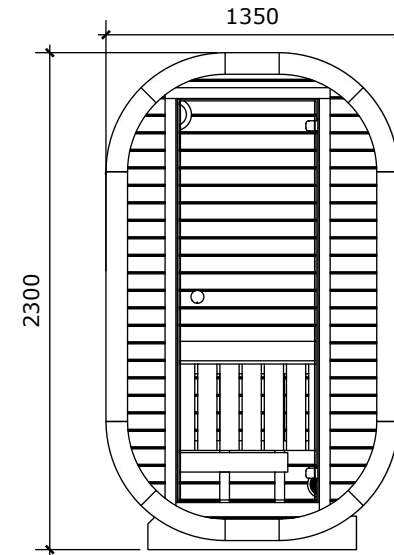

## ULA micro

1250x1350xh2300

### Sauna Cabin

- Capacity: 1-2 Person
- Coverage Area: 1,65m<sup>2</sup>
- Steam Room Volume: 3.75m<sup>3</sup>
- Outer Dimensions (W × D × H): 1.350m × 1.210m × 2.300m
- Inner Dimensions (W × D × H): 1.250m × 1.000m × 2.100m
- Weight: 470 kg
- Pallet Size (Flat Pack): 1.10m × 2.40m × 1.20m
- Construction Material: Premium Nordic Timber (The thickness of the wooden boards used for the walls is 44 mm.)
- Door Type: Full-Height Tempered Glass 8mm
- Exterior Finish: Horizontal Slatted Timber
- Optionary: full glass front wall.
- Recommended heating output: 3.5 – 4.5 kW. Three-phase power supply required. ( Plug & play compatible with heaters up to 4 kW. )
- Foundation Required: Solid, level base (min 1.0m × 1.0m)
- Origin: Handcrafted in Lithuania