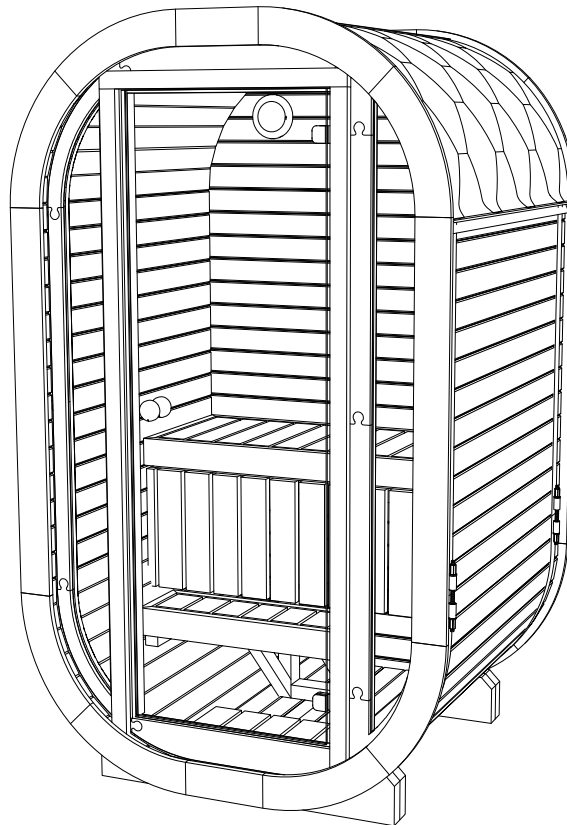

## ULA micro

1250x1350xh2300

### Sauna Cabin

- Capacity: 1-2 Person
- Coverage Area: 1,65m<sup>2</sup>
- Steam Room Volume: 3.75m<sup>3</sup>
- Outer Dimensions (W × D × H): 1.350m × 1.210m × 2.300m
- Inner Dimensions (W × D × H): 1.250m × 1.000m × 2.100m
- Weight: 470 kg
- Pallet Size (Flat Pack): 1.10m × 2.40m × 1.20m
- Construction Material: Premium Nordic Timber (The thickness of the wooden boards used for the walls is 44 mm.)
- Door Type: Full-Height Tempered Glass 8mm
- Exterior Finish: Horizontal Slatted Timber
- Optionary: full glass front wall.
- Recommended heating output: 3.5 – 4.5 kW. Three-phase power supply required. ( Plug & play compatible with heaters up to 4 kW. )
- Foundation Required: Solid, level base (min 1.0m × 1.0m)
- Origin: Handcrafted in Lithuania