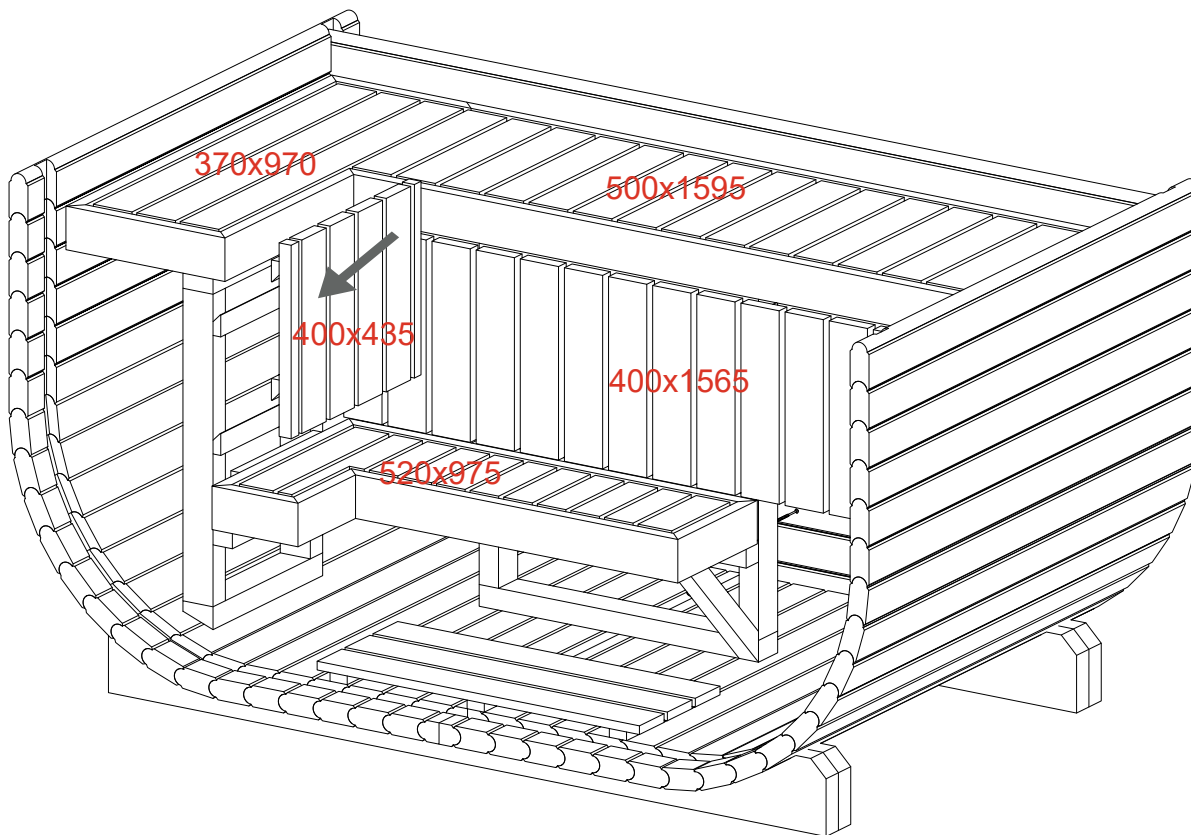

Sauna Cabin

Capacity: 2 Person

Coverage Area: 2.5m²

Steam Room Volume: 5.2m³

Outer Dimensions (W × D × H): 2.050m x 1.250m x 2.100m

Inner Dimensions (W × D × H): 1.950m x 1.050m x 1.900m

Weight: 550 kg

Pallet Size (Flat Pack): 1.10m × 2.40m × 1.20m

Construction Material: Premium Nordic Timber (The thickness of the wooden boards used for the walls is 44 mm.)

Door Type: Full-Height Tempered Glass 8mm

Exterior Finish: Horizontal Slatted Timber

Optionary: full glass front wall.

Recommended heating output: 6 kW. Three-phase power supply required. Foundation Required: Solid, level base (min 1.2m × 2.0m)

Origin: Handcrafted in Lithuania

Delivery & Installation

All Celsius saunas are delivered securely on a pallet and include clear, step-by-step installation guidelines.

Flat Pack / DIY Deliveries

For flat pack orders, the sauna is delivered on a pallet and unloaded directly onto your driveway using a forklift or HIAB truck, depending on site access. This unloading service is included in the listed price.

Fully Assembled Deliveries

When selecting a factory-assembled sauna, delivery to your location is included in the price. However, unloading the sauna requires a forklift or crane, which must be arranged by the customer. If preferred, we can organize the necessary equipment on your behalf for an additional charge—please contact us for assistance.