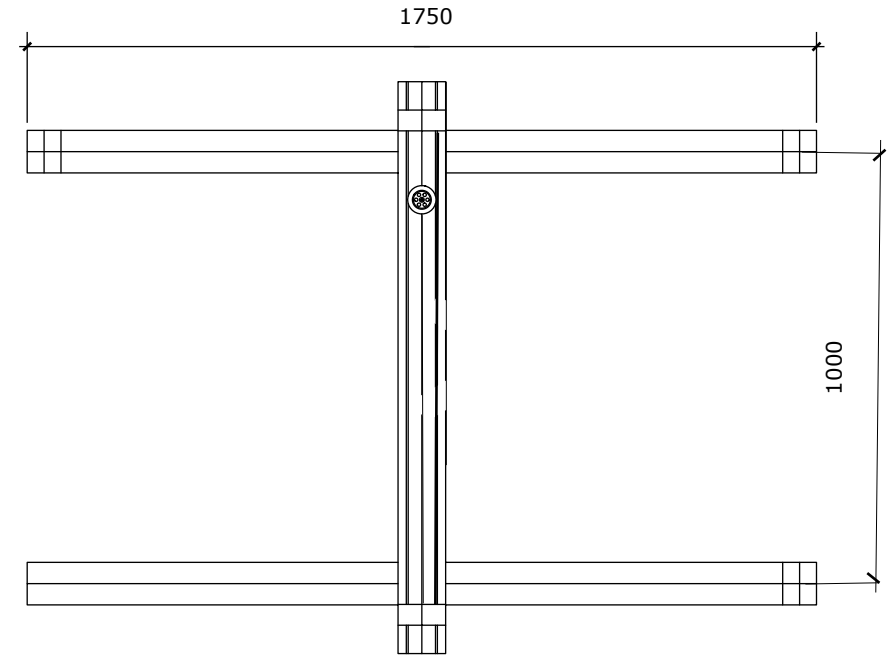

Sauna Cabin

Capacity: 2 Person

Coverage Area: 2.5m²

Steam Room Volume: 5.2m³

Outer Dimensions (W × D × H): 2.050m x 1.250m x 2.100m

Inner Dimensions (W × D × H): 1.950m x 1.050m x 1.900m

Weight: 550 kg

Pallet Size (Flat Pack): 1.10m × 2.40m × 1.20m

Construction Material: Premium Nordic Timber (The thickness of the wooden boards used for the walls is 44 mm.)

Door Type: Full-Height Tempered Glass 8mm

Exterior Finish: Horizontal Slatted Timber

Optionary: full glass front wall.

Recommended heating output: 6 kW. Three-phase power supply required. Foundation Required: Solid, level base (min 1.2m × 2.0m)

Origin: Handcrafted in Lithuania

Delivery & Installation

All Celsius saunas are delivered securely on a pallet and include clear, step-by-step installation guidelines.

Flat Pack / DIY Deliveries

For flat pack orders, the sauna is delivered on a pallet and unloaded directly onto your driveway using a forklift or HIAB truck, depending on site access. This unloading service is included in the listed price.

Fully Assembled Deliveries

When selecting a factory-assembled sauna, delivery to your location is included in the price. However, unloading the sauna requires a forklift or crane, which must be arranged by the customer. If preferred, we can organize the necessary equipment on your behalf for an additional charge—please contact us for assistance.