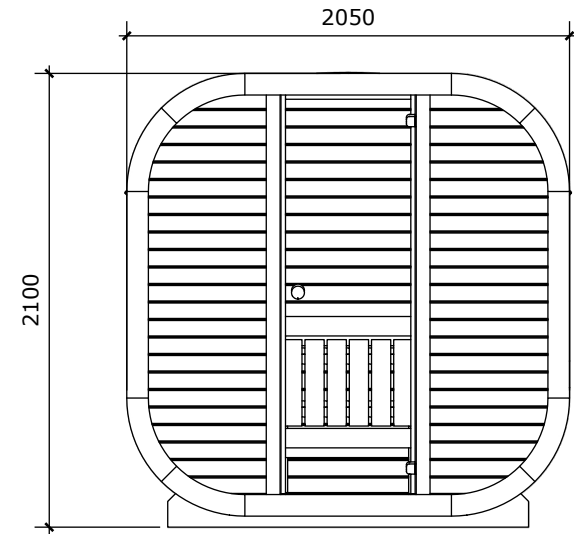

CELSIUM^o

The Ritual Your Day Deserves

ULA mini

1250x2050xh2100

Sauna Cabin

Capacity: 2 Person

Coverage Area: 2.5m²

Steam Room Volume: 5.2m³

Outer Dimensions (W × D × H): 2.050m x 1.250m x 2.100m

Inner Dimensions (W × D × H): 1.950m x 1.050m x 1.900m

Weight: 550 kg

Pallet Size (Flat Pack): 1.10m × 2.40m × 1.20m

Construction Material: Premium Nordic Timber (The thickness of the wooden boards used for the walls is 44 mm.)

Door Type: Full-Height Tempered Glass 8mm

Exterior Finish: Horizontal Slatted Timber

Optionary: full glass front wall.

Recommended heating output: 6 kW. Three-phase power supply required. Foundation Required: Solid, level base (min 1.2m × 2.0m)