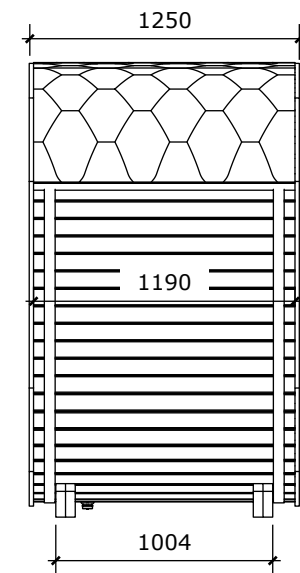

CELSIUM^o

The Ritual Your Day Deserves

ULA mini

1250x2050xh2100

Sauna Cabin

Capacity: 2 Person

Coverage Area: 2.5m²

Steam Room Volume: 5.2m³

Outer Dimensions (W × D × H): 2.050m x 1.250m x 2.100m

Inner Dimensions (W × D × H): 1.950m x 1.050m x 1.900m

Weight: 550 kg

Pallet Size (Flat Pack): 1.10m × 2.40m × 1.20m

Construction Material: Premium Nordic Timber (The thickness of the wooden boards used for the walls is 44 mm.)

Door Type: Full-Height Tempered Glass 8mm

Exterior Finish: Horizontal Slatted Timber

Optionary: full glass front wall.

Recommended heating output: 6 kW. Three-phase power supply required. Foundation Required: Solid, level base (min 1.2m × 2.0m)