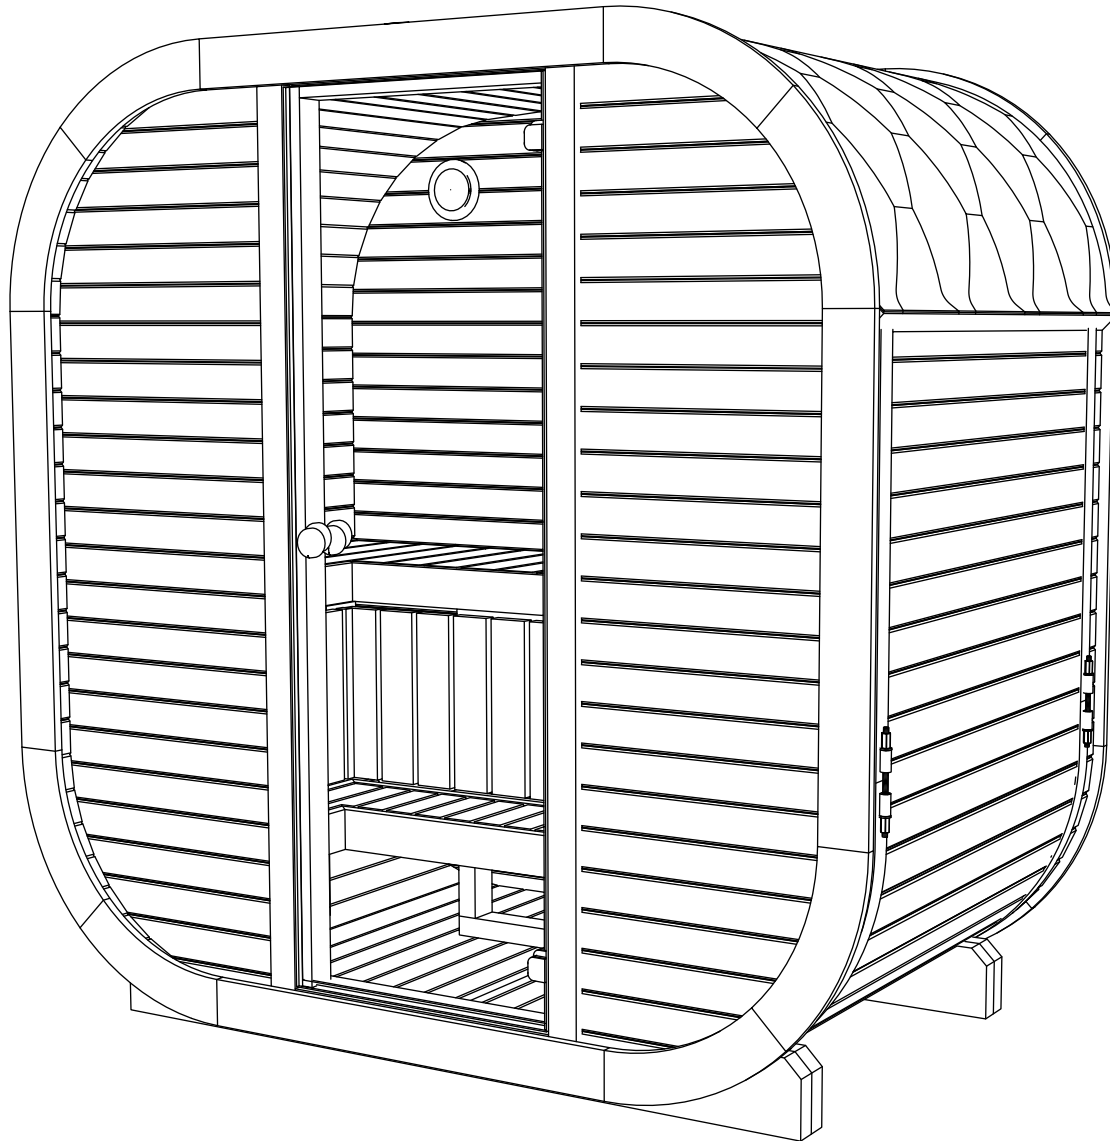

CELSIUM^o

The Ritual Your Day Deserves

ULA mini

1250x2050xh2100

Sauna Cabin

Capacity: 2 Person

Coverage Area: 2.5m²

Steam Room Volume: 5.2m³

Outer Dimensions (W × D × H): 2.050m x 1.250m x 2.100m

Inner Dimensions (W × D × H): 1.950m x 1.050m x 1.900m

Weight: 550 kg

Pallet Size (Flat Pack): 1.10m × 2.40m × 1.20m

Construction Material: Premium Nordic Timber (The thickness of the wooden boards used for the walls is 44 mm.)

Door Type: Full-Height Tempered Glass 8mm

Exterior Finish: Horizontal Slatted Timber

Optionary: full glass front wall.

Recommended heating output: 6 kW. Three-phase power supply required. Foundation Required: Solid, level base (min 1.2m × 2.0m)

Origin: Handcrafted in Lithuania

Delivery & Installation

All Celsius saunas are delivered securely on a pallet and include clear, step-by-step installation guidelines.

Flat Pack / DIY Deliveries

For flat pack orders, the sauna is delivered on a pallet and unloaded directly onto your driveway using a forklift or HIAB truck, depending on site access. This unloading service is included in the listed price.