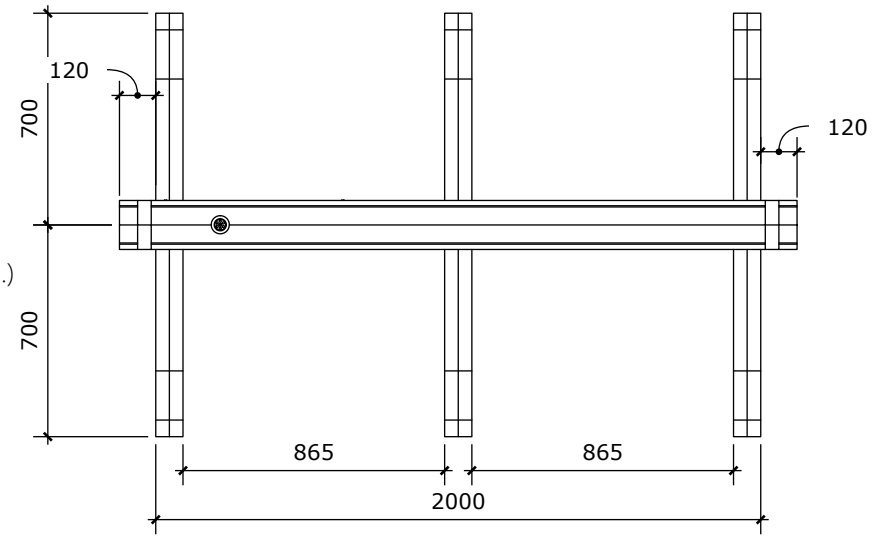

## JORIS classic

2280x2350xh2420

Sauna Cabin:  
 Capacity: 4-6 Person  
 Coverage Area: 5.5m<sup>2</sup>  
 Steam Room Volume: 13.1m<sup>3</sup>  
 Outer Dimensions (W × D × H): 2.400m × 2.280m × 2.420m  
 Inner Dimensions (W × D × H): 2.300m × 2.080m × 2.220m  
 Weight: 700 kg  
 Pallet Size (Flat Pack): 1.20m × 2.50m × 1.25m  
 Construction Material: Premium Nordic Timber (The thickness of the wooden boards used for the walls is 44 mm.)  
 Door Type: Full-Height Tempered Glass 8mm  
 Exterior Finish: Horizontal Slatted Timber  
 Optionary: full glass front, or partial glass back wall.  
 Recommended heating output: 9-11 kW. Three-phase power supply required.  
 Foundation Required: Solid, level base (min 2.2m × 2.0m)  
 Origin: Handcrafted in Lithuania