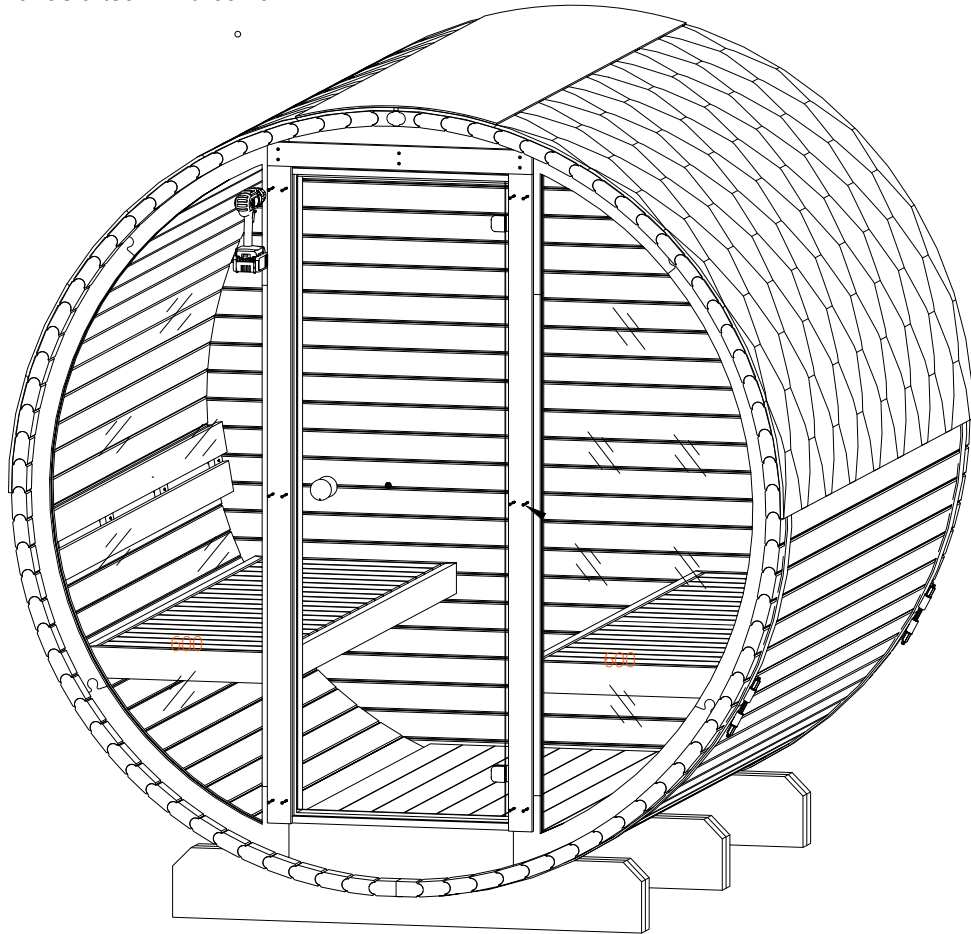

## JORIS classic

2280x2350xh2420

Sauna Cabin:  
 Capacity: 4-6 Person  
 Coverage Area: 5.5m<sup>2</sup>  
 Steam Room Volume: 13.1m<sup>3</sup>  
 Outer Dimensions (W × D × H): 2.400m × 2.280m × 2.420m  
 Inner Dimensions (W × D × H): 2.300m × 2.080m × 2.220m  
 Weight: 700 kg  
 Pallet Size (Flat Pack): 1.20m × 2.50m × 1.25m  
 Construction Material: Premium Nordic Timber (The thickness of the wooden boards used for the walls is 44 mm.)  
 Door Type: Full-Height Tempered Glass 8mm  
 Exterior Finish: Horizontal Slatted Timber  
 Optionary: full glass front, or partial glass back wall.  
 Recommended heating output: 9-11 kW. Three-phase power supply required.  
 Foundation Required: Solid, level base (min 2.2m × 2.0m)  
 Origin: Handcrafted in Lithuania