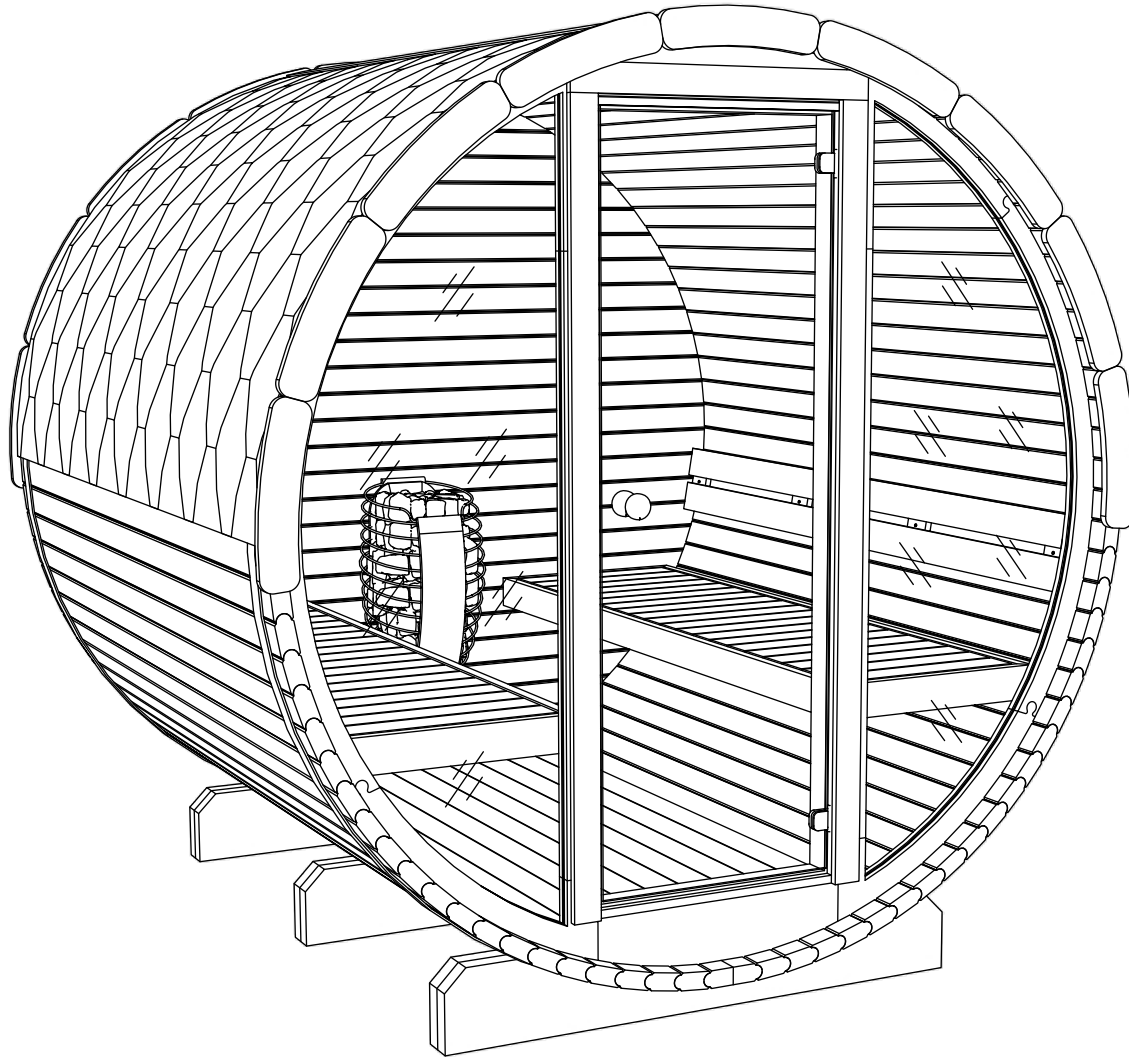

# CELSIUM<sup>o</sup>

The Ritual Your Day Deserves

## JORIS classic

2280x2350xh2420

Sauna Cabin:  
 Capacity: 4-6 Person  
 Coverage Area: 5.5m<sup>2</sup>  
 Steam Room Volume: 13.1m<sup>3</sup>  
 Outer Dimensions (W × D × H): 2.400m × 2.280m × 2.420m  
 Inner Dimensions (W × D × H): 2.300m × 2.080m × 2.220m  
 Weight: 700 kg  
 Pallet Size (Flat Pack): 1.20m × 2.50m × 1.25m  
 Construction Material: Premium Nordic Timber (The thickness of the wooden boards used for the walls is 44 mm.)  
 Door Type: Full-Height Tempered Glass 8mm  
 Exterior Finish: Horizontal Slatted Timber  
 Optionary: full glass front, or partial glass back wall.  
 Recommended heating output: 9-11 kW. Three-phase power supply required.  
 Foundation Required: Solid, level base (min 2.2m × 2.0m)  
 Origin: Handcrafted in Lithuania

### Delivery & Installation

All Celsius saunas are delivered securely on a pallet and include clear, step-by-step installation guidelines.