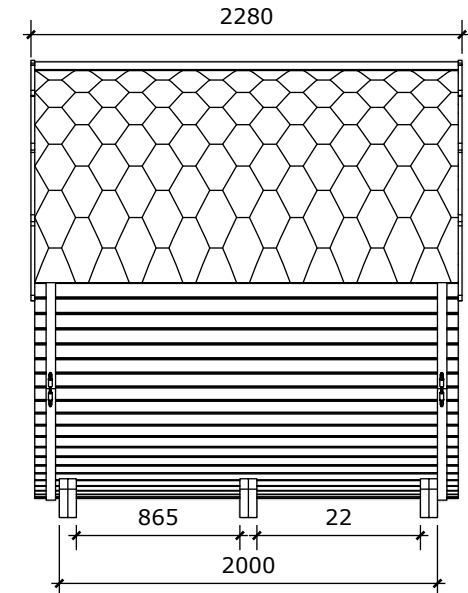

## JORIS classic

2280x2350xh2420

Sauna Cabin:  
 Capacity: 4-6 Person  
 Coverage Area: 5.5m<sup>2</sup>  
 Steam Room Volume: 13.1m<sup>3</sup>  
 Outer Dimensions (W × D × H): 2.400m × 2.280m × 2.420m  
 Inner Dimensions (W × D × H): 2.300m × 2.080m × 2.220m  
 Weight: 700 kg  
 Pallet Size (Flat Pack): 1.20m × 2.50m × 1.25m  
 Construction Material: Premium Nordic Timber (The thickness of the wooden boards used for the walls is 44 mm.)  
 Door Type: Full-Height Tempered Glass 8mm  
 Exterior Finish: Horizontal Slatted Timber  
 Optionary: full glass front, or partial glass back wall.  
 Recommended heating output: 9-11 kW. Three-phase power supply required.  
 Foundation Required: Solid, level base (min 2.2m × 2.0m)  
 Origin: Handcrafted in Lithuania