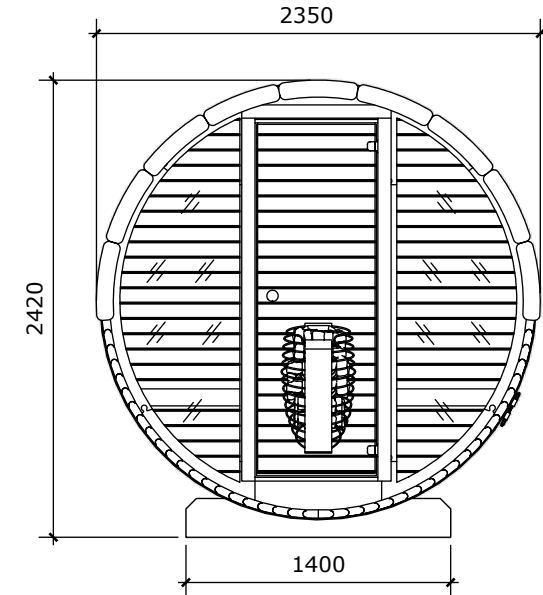

## JORIS classic

2280x2350xh2420

Sauna Cabin:  
 Capacity: 4-6 Person  
 Coverage Area: 5.5m<sup>2</sup>  
 Steam Room Volume: 13.1m<sup>3</sup>  
 Outer Dimensions (W × D × H): 2.400m × 2.280m × 2.420m  
 Inner Dimensions (W × D × H): 2.300m × 2.080m × 2.220m  
 Weight: 700 kg  
 Pallet Size (Flat Pack): 1.20m × 2.50m × 1.25m  
 Construction Material: Premium Nordic Timber (The thickness of the wooden boards used for the walls is 44 mm.)  
 Door Type: Full-Height Tempered Glass 8mm  
 Exterior Finish: Horizontal Slatted Timber  
 Optionary: full glass front, or partial glass back wall.  
 Recommended heating output: 9-11 kW. Three-phase power supply required.  
 Foundation Required: Solid, level base (min 2.2m × 2.0m)  
 Origin: Handcrafted in Lithuania