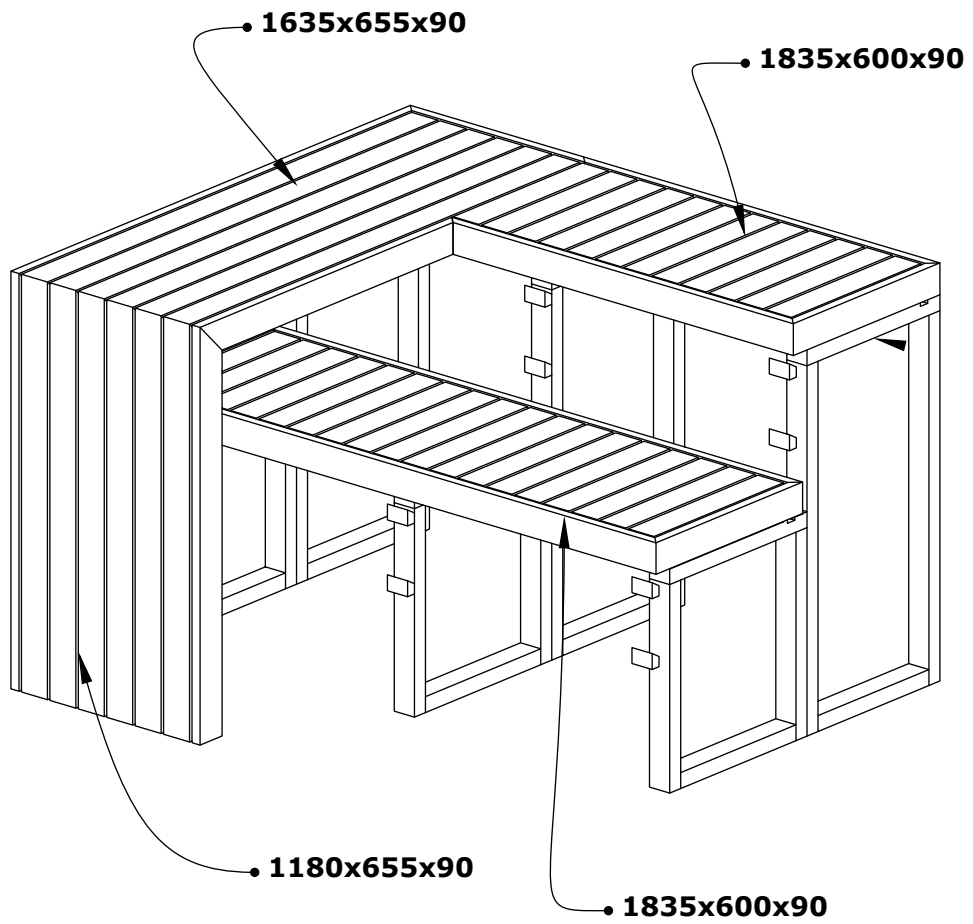

CELSIUM^o

The Ritual Your Day Deserves

JONAS grand

2160x2785xh2490

OR

Sauna Cabin:

Capacity: 4-6 Person

Coverage Area: 6,01m²

Steam Room Volume: 4,622m³

Outer Dimensions (W x D x H): 2,160m x 2,785m x 2,490m

Inner Dimensions (W x D x H): 1,860m x 2,485m x 2,140m

Weight: 820kg

Pallet Size (Flat Pack): 2.200m x 2.600m x 1.300m

Construction Material: Premium Nordic Timbe (Sauna walls, ceiling, and floor are insulated with 5 cm PIR insulation boards)

Door Type: Full-Height Tempered Glass 8mm

Exterior Finish: Horizontal Slatted Timber

Optionary: Infrared panels, Bench tipe

Recommended heating output: 9-11 kW. Three-phase power supply required.

Foundation Required: Solid, level base (min 2.2m x 2.8m)