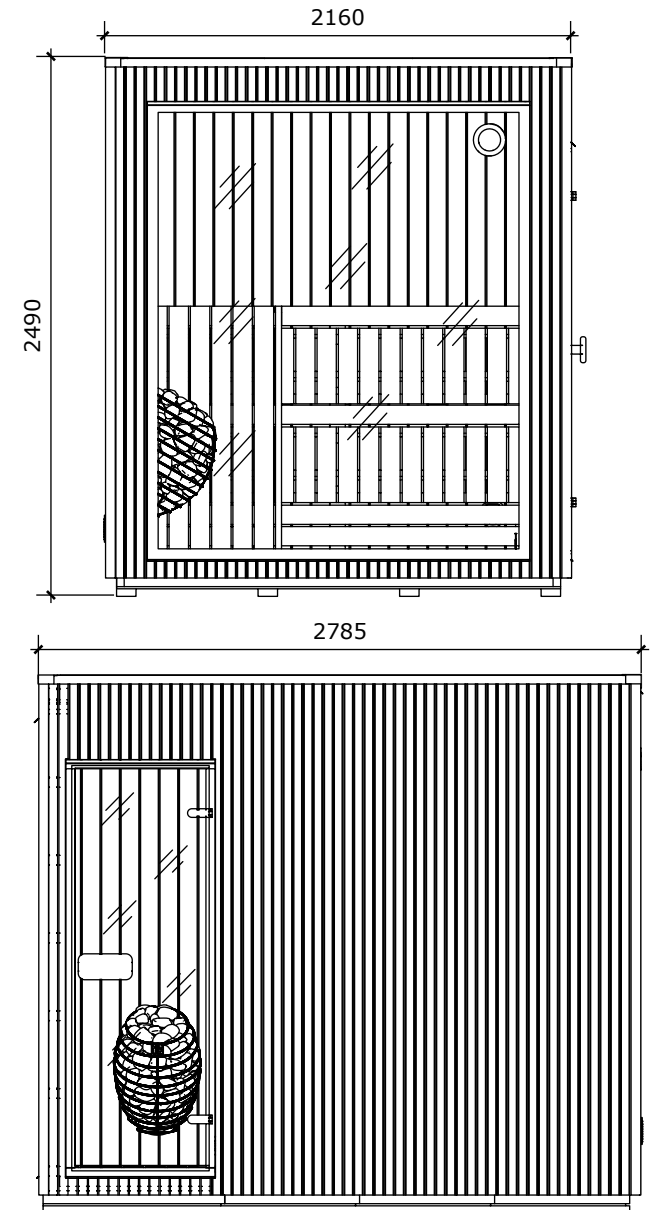

CELSIUM^o

The Ritual Your Day Deserves

JONAS grand

2160x2785xh2490

OR

Sauna Cabin:

Capacity: 4-6 Person

Coverage Area: 6,01m²

Steam Room Volume: 4,622m³

Outer Dimensions (W x D x H): 2,160m x 2,785m x 2,490m

Inner Dimensions (W x D x H): 1,860m x 2,485m x 2,140m

Weight: 820kg

Pallet Size (Flat Pack): 2.200m x 2.600m x 1.300m

Construction Material: Premium Nordic Timbe (Sauna walls, ceiling, and floor are insulated with 5 cm PIR insulation boards)

Door Type: Full-Height Tempered Glass 8mm

Exterior Finish: Horizontal Slatted Timber

Optionary: Infrared panels, Bench tipe

Recommended heating output: 9-11 kW. Three-phase power supply required.

Foundation Required: Solid, level base (min 2.2m x 2.8m)