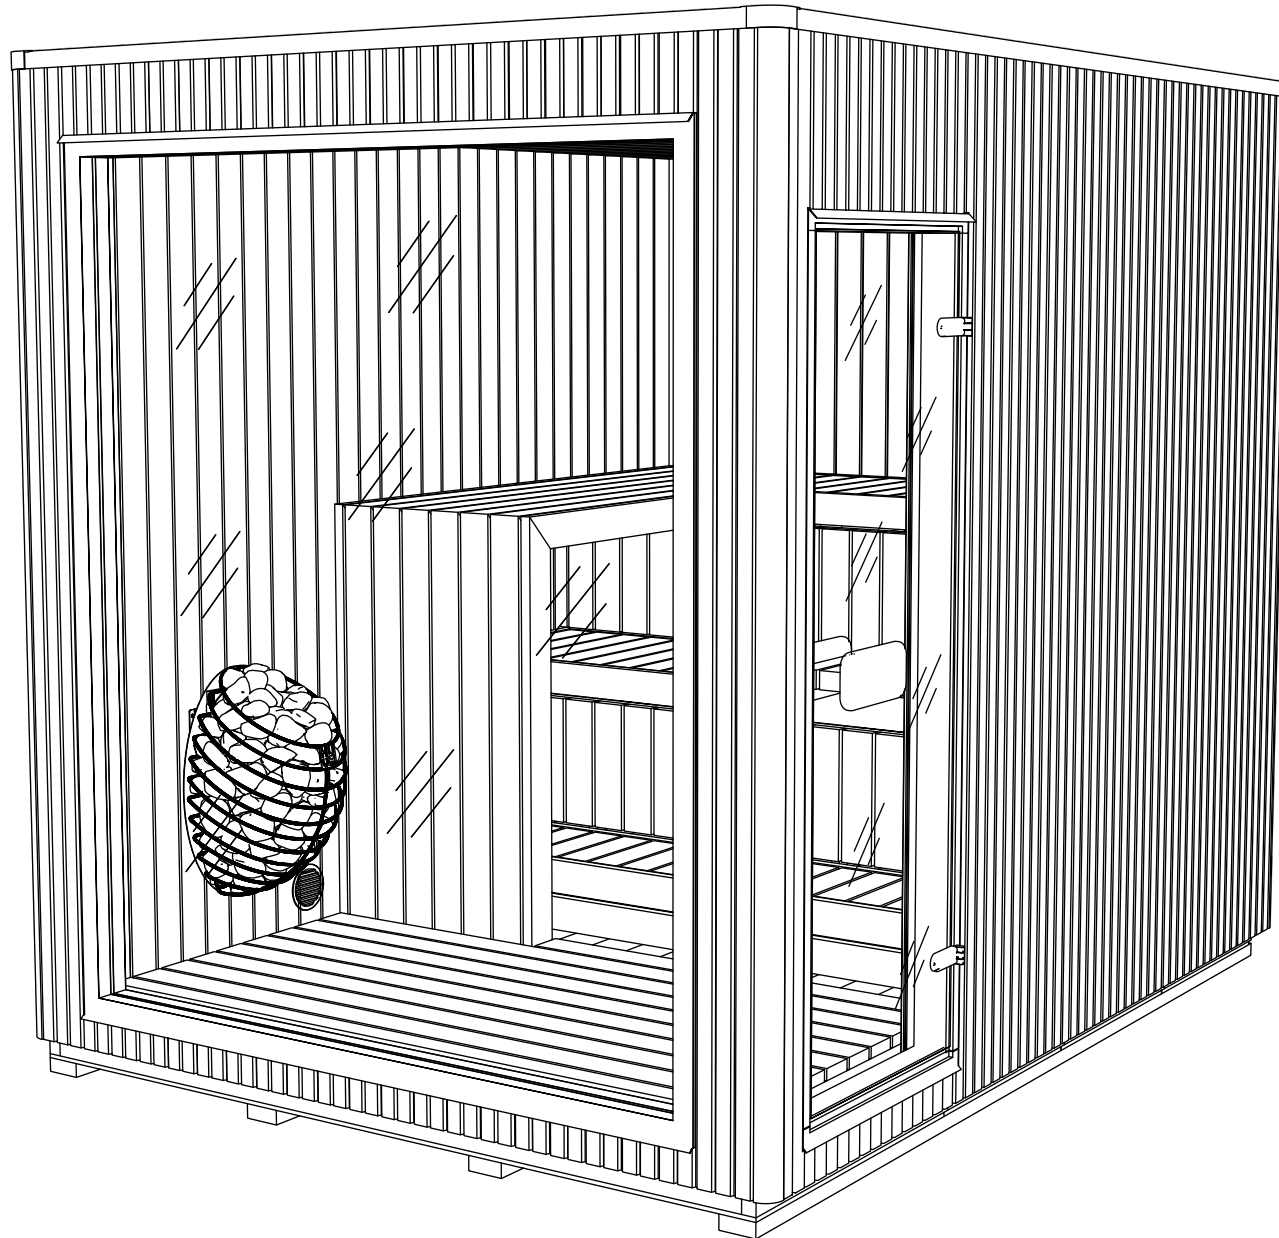

CELSIUM^o

The Ritual Your Day Deserves

JONAS grand

2160x2785xh2490

OR

Sauna Cabin:

Capacity: 4-6 Person

Coverage Area: 6,01m²

Steam Room Volume: 4,622m³

Outer Dimensions (W x D x H): 2,160m x 2,785m x 2,490m

Inner Dimensions (W x D x H): 1,860m x 2,485m x 2,140m

Weight: 820kg

Pallet Size (Flat Pack): 2.200m x 2.600m x 1.300m

Construction Material: Premium Nordic Timbe (Sauna walls, ceiling, and floor are insulated with 5 cm PIR insulation boards)

Door Type: Full-Height Tempered Glass 8mm

Exterior Finish: Horizontal Slatted Timber

Optionary: Infrared panels, Bench tipe

Recommended heating output: 9-11 kW. Three-phase power supply required.

Foundation Required: Solid, level base (min 2.2m x 2.8m)

Origin: Handcrafted in Lithuania

Delivery & Installation

All Celsius saunas are delivered securely on a pallet and include clear, step-by-step installation guidelines.

Flat Pack / DIY Deliveries

For flat pack orders, the sauna is delivered on a pallet and unloaded directly onto your driveway using a forklift or HIAB truck, depending on site access. This unloading service is included in the listed price.