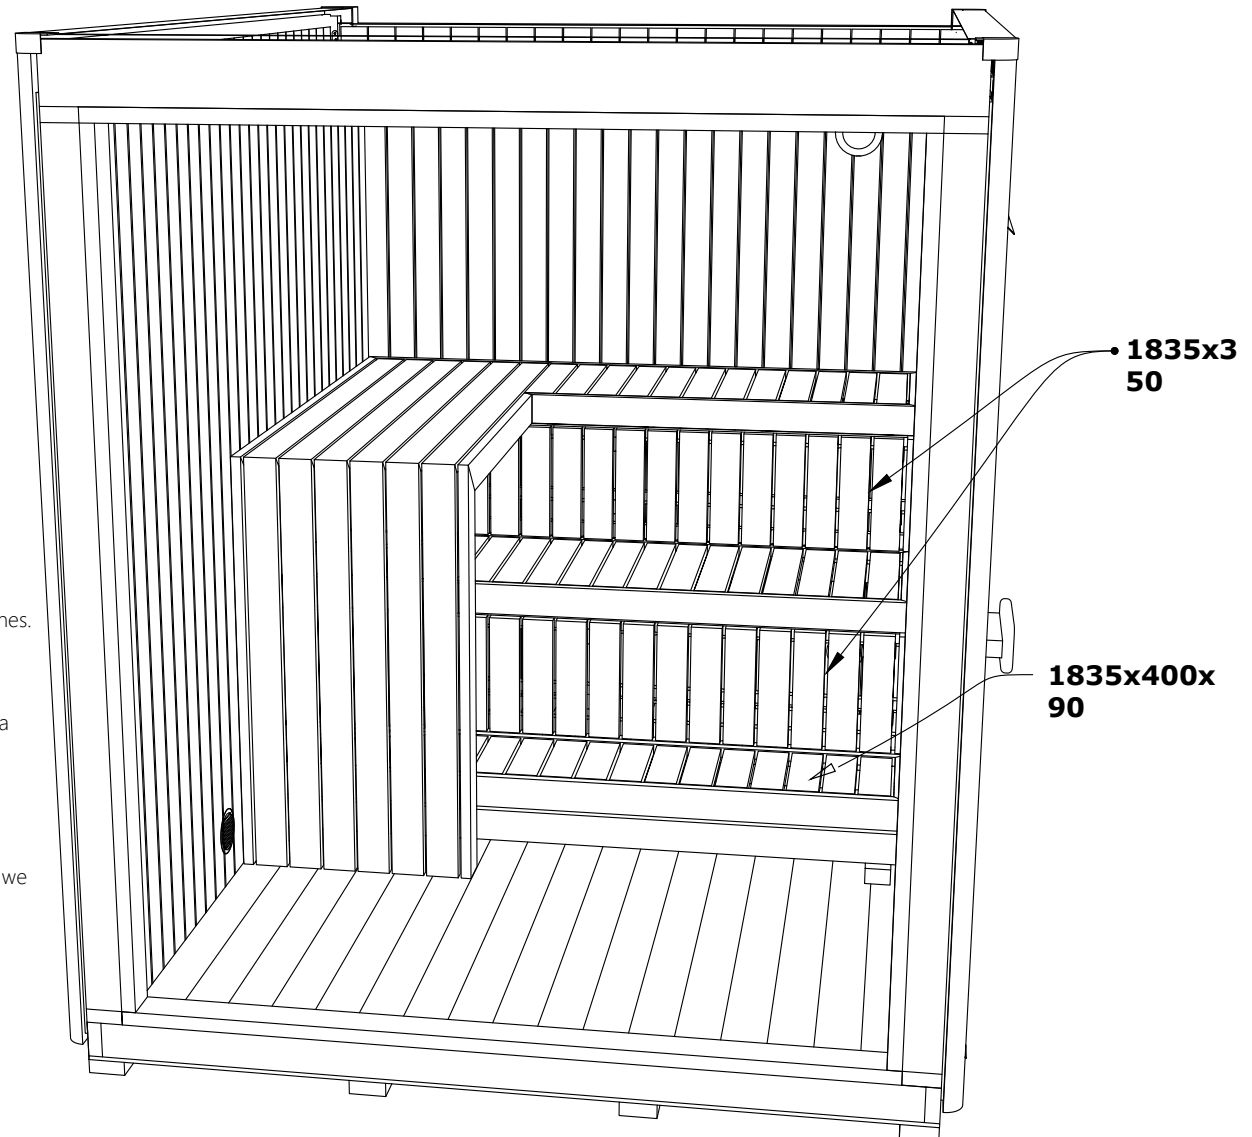

Sauna Cabin:

Capacity: 4-6 Person

Coverage Area: 6,01m²

Steam Room Volume: 4,622m³

Outer Dimensions (W x D x H): 2,160m x 2,785m x 2,490m

Inner Dimensions (W x D x H): 1,860m x 2,485m x 2,140m

Weight: 820kg

Pallet Size (Flat Pack): 2.200m x 2.600m x 1.300m

Construction Material: Premium Nordic Timbe (Sauna walls, ceiling, and floor are insulated with 5 cm PIR insulation boards)

Door Type: Full-Height Tempered Glass 8mm

Exterior Finish: Horizontal Slatted Timber

Optionary: Infrared panels, Bench tipe

Recommended heating output: 9-11 kW. Three-phase power supply required.

Foundation Required: Solid, level base (min 2.2m x 2.8m)

Origin: Handcrafted in Lithuania

Delivery & Installation

All Celsius saunas are delivered securely on a pallet and include clear, step-by-step installation guidelines.

Flat Pack / DIY Deliveries

For flat pack orders, the sauna is delivered on a pallet and unloaded directly onto your driveway using a forklift or HIAB truck, depending on site access. This unloading service is included in the listed price.

Fully Assembled Deliveries

When selecting a factory-assembled sauna, delivery to your location is included in the price. However, unloading the sauna requires a forklift or crane, which must be arranged by the customer. If preferred, we can organize the necessary equipment on your behalf for an additional charge - please contact us for assistance.