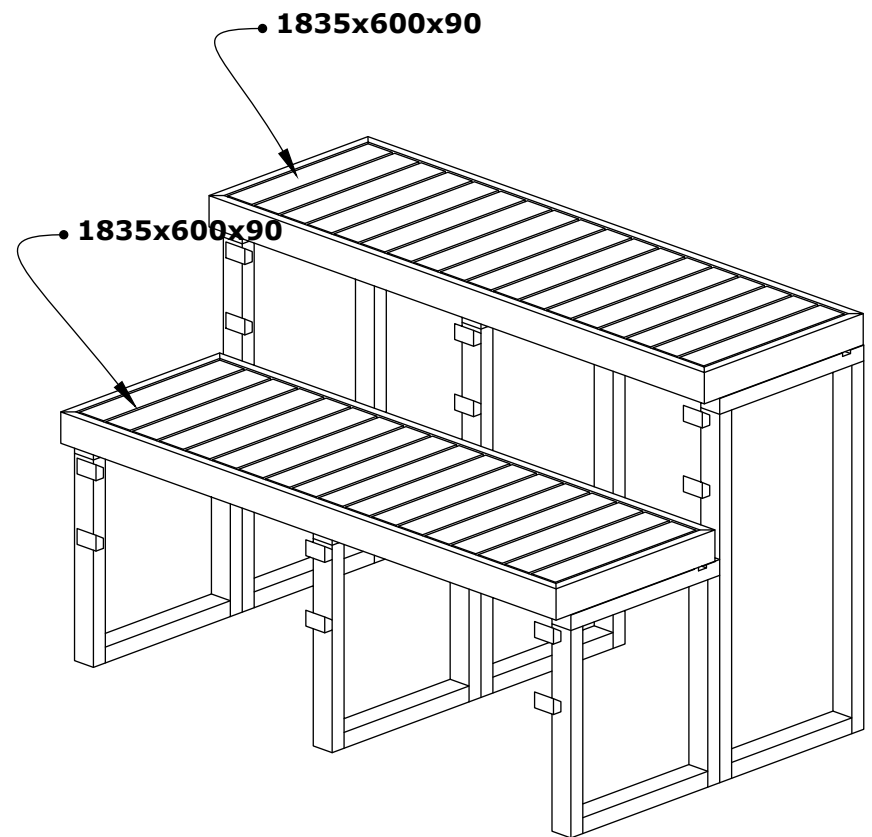

CELSIUM^o

The Ritual Your Day Deserves

JONAS grand

2160x2785xh2490

OR

Sauna Cabin:

Capacity: 4-6 Person

Coverage Area: 6,01m²

Steam Room Volume: 4,622m³

Outer Dimensions (W x D x H): 2,160m x 2,785m x 2,490m

Inner Dimensions (W x D x H): 1,860m x 2,485m x 2,140m

Weight: 820kg

Pallet Size (Flat Pack): 2.200m x 2.600m x 1.300m

Construction Material: Premium Nordic Timbe (Sauna walls, ceiling, and floor are insulated with 5 cm PIR insulation boards)

Door Type: Full-Height Tempered Glass 8mm

Exterior Finish: Horizontal Slatted Timber

Optionary: Infrared panels, Bench tipe

Recommended heating output: 9-11 kW. Three-phase power supply required.

Foundation Required: Solid, level base (min 2.2m x 2.8m)