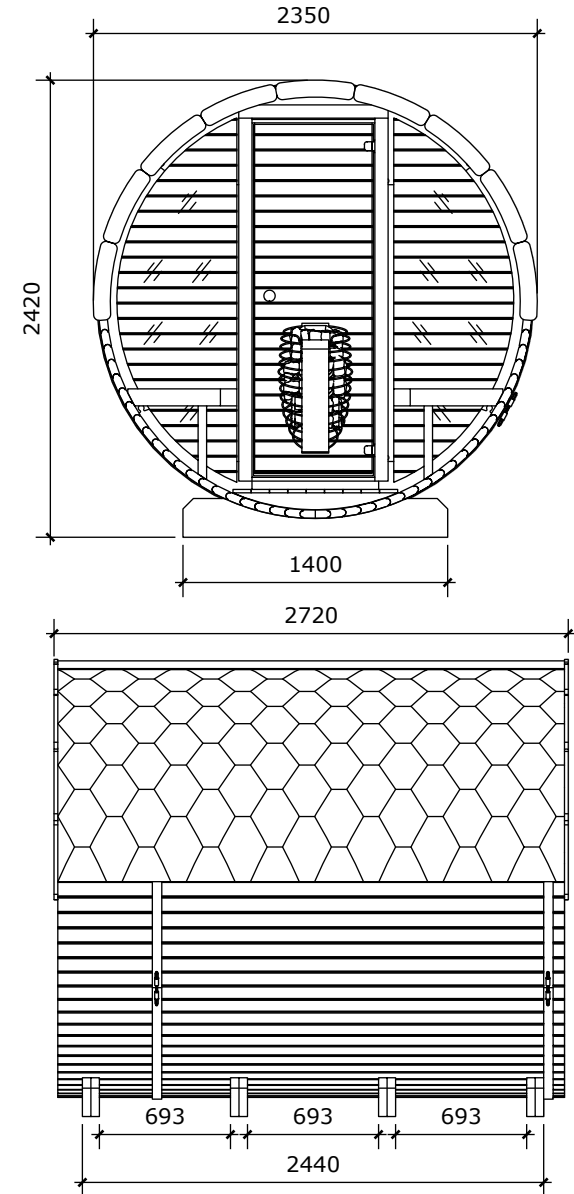

CELSIUM^o

The Ritual Your Day Deserves

ASSEMBLY MANUA

JORIS grand

2720x2350xh2420

Sauna Cabin:
Capacity: 4-6 Person
Coverage Area: 6.52m²
Steam Room Volume: 13.1m³
Outer Dimensions (W x D x H): 2.350m x 2.720m x 2.420m
Inner Dimensions (W x D x H): 2.300m x 2.020m x 2.250m
Weight: 750kg
Pallet Size (Flat Pack): 1.20m x 2.80m x 1.25m
Construction Material: Premium Nordic Timber (The thickness of the wooden boards used for the walls is 44 mm.) Door Type: Full-Height Tempered Glass 8mm
Exterior Finish: Horizontal Slatted Timber
Optional: full glass front, or partial glass back wall.
Recommended heating output: 9-11 kW. Three-phase power supply required.
Foundation Required: Solid, level base (min 2.7m x 2.0m)
Origin: Handcrafted in Lithuania