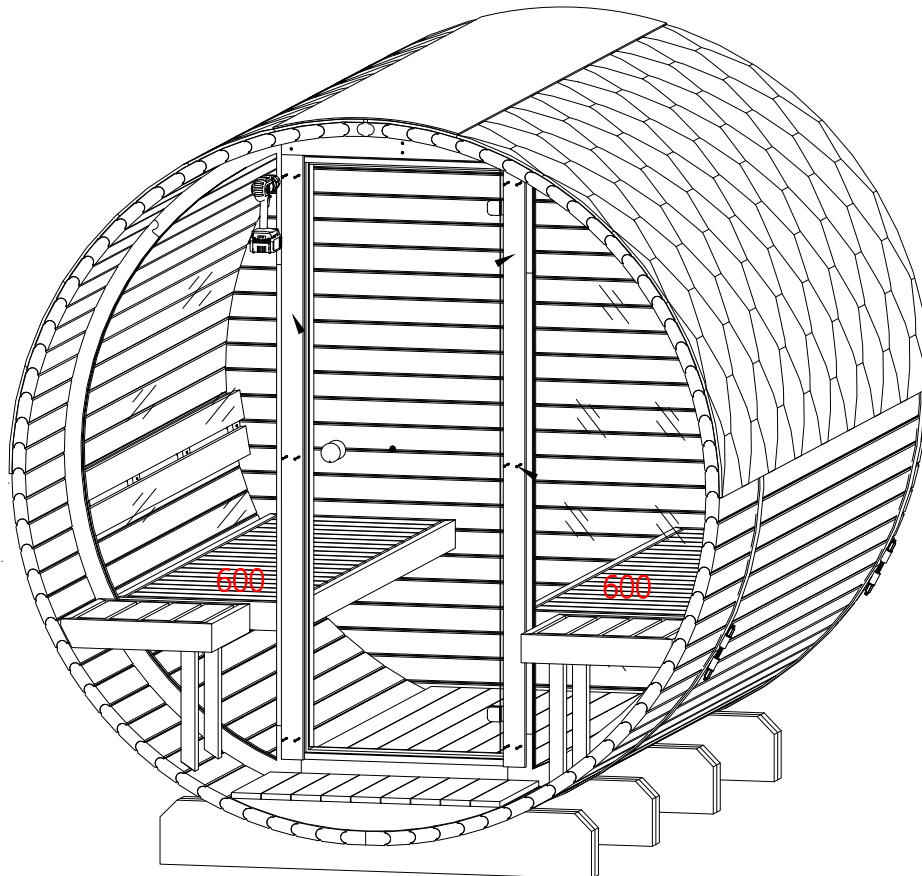

CELSIUM^o

The Ritual Your Day Deserves

ASSEMBLY MANUA

JORIS grand

2720x2350xh2420

Sauna Cabin:
Capacity: 4-6 Person
Coverage Area: 6.52m²
Steam Room Volume: 13.1m³
Outer Dimensions (W x D x H): 2.350m x 2.720m x 2.420m
Inner Dimensions (W x D x H): 2.300m x 2.020m x 2.250m
Weight: 750kg
Pallet Size (Flat Pack): 1.20m x 2.80m x 1.25m
Construction Material: Premium Nordic Timber (The thickness of the wooden boards used for the walls is 44 mm.) Door Type: Full-Height Tempered Glass 8mm
Exterior Finish: Horizontal Slatted Timber
Optional: full glass front, or partial glass back wall.
Recommended heating output: 9-11 kW. Three-phase power supply required.
Foundation Required: Solid, level base (min 2.7m x 2.0m)
Origin: Handcrafted in Lithuania

Delivery & Installation

All Celsius saunas are delivered securely on a pallet and include clear, step-by-step installation guidelines.

Flat Pack / DIY Deliveries

For flat pack orders, the sauna is delivered on a pallet and unloaded directly onto your driveway using a forklift or HIAB truck, depending on site access. This unloading service is included in the listed price.