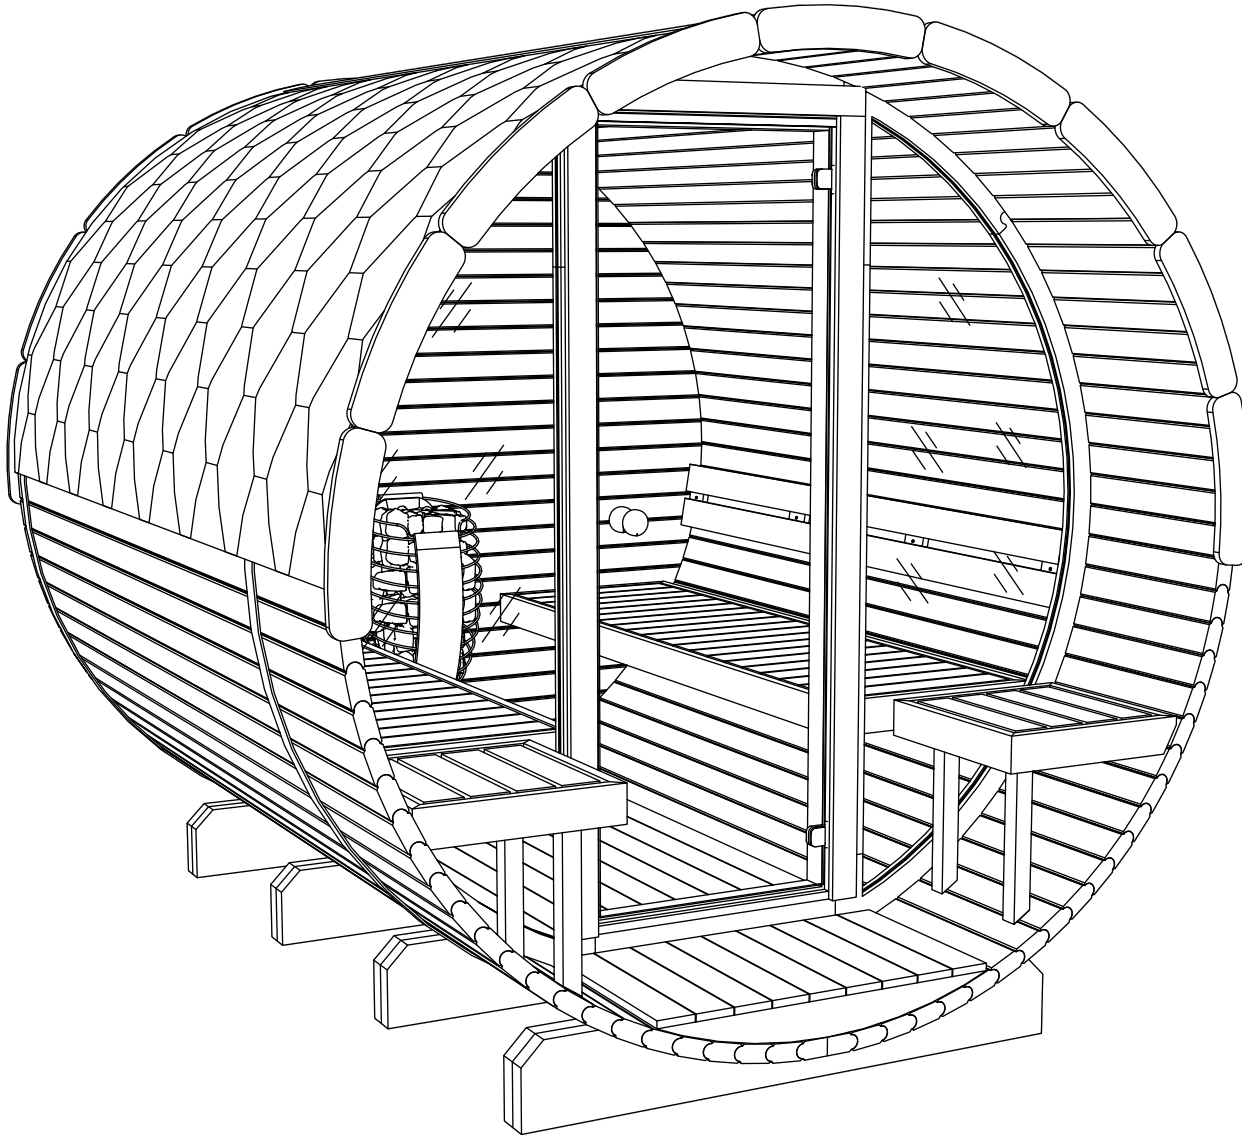

CELSIUM^o

The Ritual Your Day Deserves

ASSEMBLY MANUA

JORIS grand

2720x2350xh2420

Sauna Cabin:
Capacity: 4-6 Person
Coverage Area: 6.52m²
Steam Room Volume: 13.1m³
Outer Dimensions (W x D x H): 2.350m x 2.720m x 2.420m
Inner Dimensions (W x D x H): 2.300m x 2.020m x 2.250m
Weight: 750kg
Pallet Size (Flat Pack): 1.20m x 2.80m x 1.25m
Construction Material: Premium Nordic Timber (The thickness of the wooden boards used for the walls is 44 mm.) Door Type: Full-Height Tempered Glass 8mm
Exterior Finish: Horizontal Slatted Timber
Optional: full glass front, or partial glass back wall.
Recommended heating output: 9-11 kW. Three-phase power supply required.
Foundation Required: Solid, level base (min 2.7m x 2.0m)
Origin: Handcrafted in Lithuania

Delivery & Installation

All Celsius saunas are delivered securely on a pallet and include clear, step-by-step installation guidelines.

Flat Pack / DIY Deliveries

For flat pack orders, the sauna is delivered on a pallet and unloaded directly onto your driveway using a forklift or HIAB truck, depending on site access. This unloading service is included in the listed price.